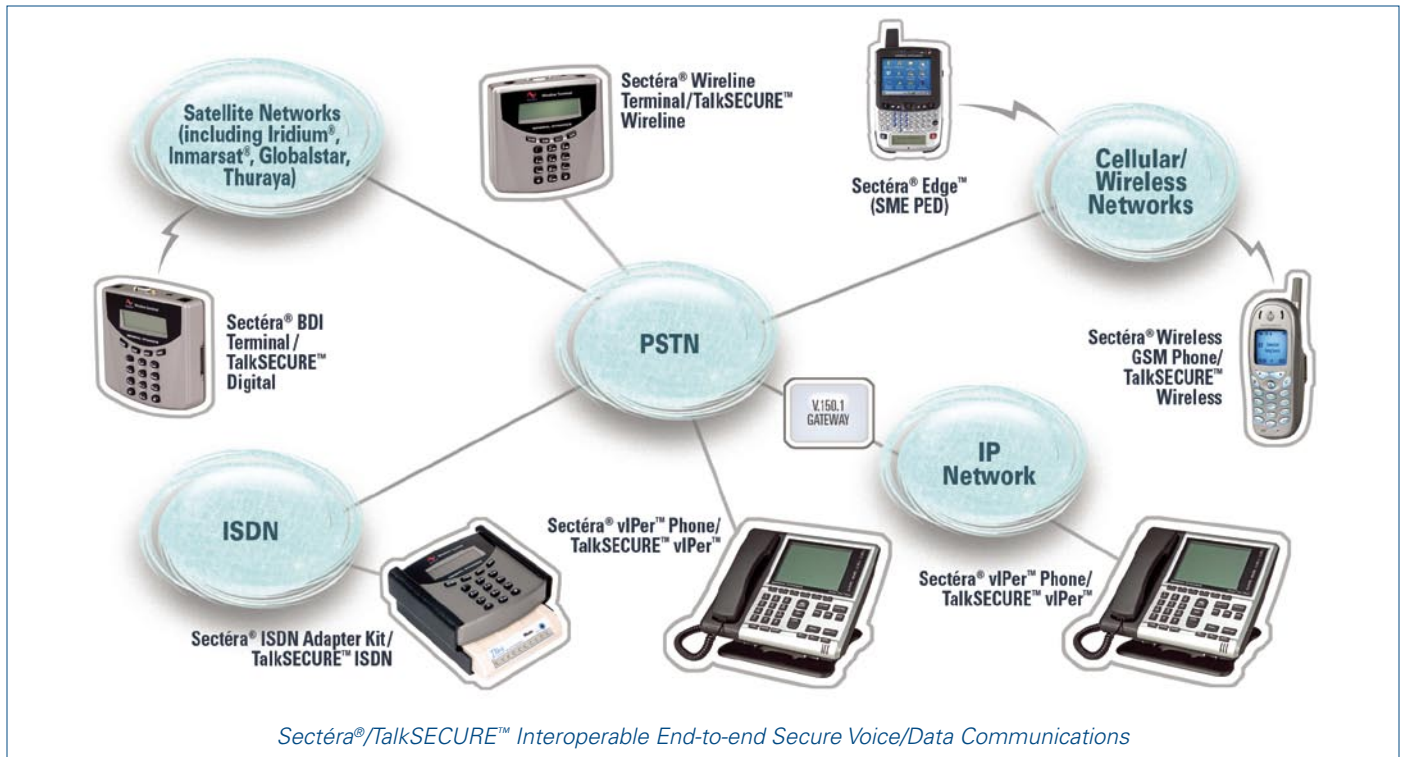

Sectéra BDI Terminal Specifications

Motorola Iridium Portable Satellite Phones Supported

9500, 9505, 9505A, 9522

Size

- Width: 5.0 in.
- Height 1.3 in.
- Depth: 4.6 in.
- Weight: 10 oz.
- Volume: 30 cu in.

Black Interfaces

- PSTN: RJ11
- RS530/RS232: 25 Pin Custom

Red Interfaces

- Phone: RJ11
- RS232: 9 Pin RS232

Modem

- V.32/V.34/V.90

Power

- AC Power: 110 to 220 VAC
- DC Power: 9 VDC +/- 5% (< 6 Watts) (supplied by battery pack)

Black Analog Data Rates

- Up to 56,000 BPS*

Black Digital Data Rates

- Up to 128 Kb/s (depending on underlying network)

Speech Processing

- Toll Quality:
  - 6.4 KBPS — G.729D
  - 2400 BPS — MELP

Environment

- Tested for Thermal Shock, Vibration, Shock and Temperature**
- Operational: 0° C to 50° C (32° F to 122° F)
- Storage: -20° C to 70° C (-4° F to 158° F)

Secure Dial

- Transmit/Receive: Yes

Approvals

- TSG and TEMPEST Approved
- Connection (Telecom):
  - ANSI/TIA-968-A-2002 (US) CTR21 (EU)
  - IS CS-03, Issue 8 (Can)
  - AS/ACIF S002:2001 (AUS)
  - PTC200: ISS2 (NZ)
- Safety:
  - UL 60950, EN60950, IEC60950
- EMI/EMC:
  - FCC Part 15 subpart B, Class B
  - EN55022/EN55024

ETL is an independent testing house for UL certification.

GENERAL DYNAMICS

C4 Systems

Secure Communications: We Bring You What's Next

INFOSEC 77 A Street, Needham, MA 02494-2806 USA • www.gdc4s.com/secureproducts

Phone: 781-455-2800 • Toll-free: 888-Type1-4-U (888-897-3148) • Fax: 781-455-5555 • E-mail: infosec@gdc4s.com