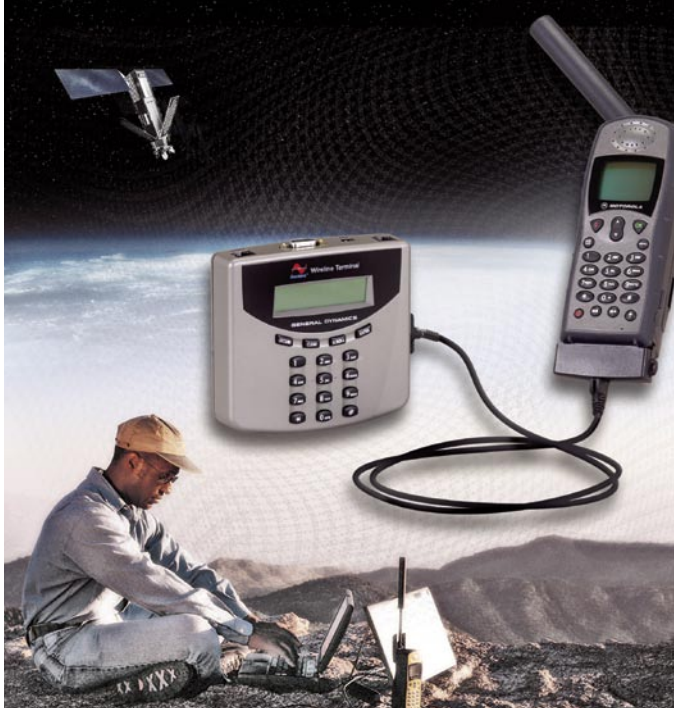

# TalkSECURE™ Digital

Satellite phone not included.

## End-to-end Voice and Data Security for Digital Communications

Analog or digital encryptor for voice, data, and fax

Advanced Encryption Standard (AES) to protect sensitive and confidential communications

TalkSECURE Digital protects communications for a variety of satellite applications, including Iridium®, Inmarsat®, Globalstar and Thuraya satellite phones. The terminal has also been enhanced to provide secure data rates up to 128 Kb/s over landline digital networks when connected to an ISDN adapter and secure documents sent via a standard commercial fax machine. Additionally the terminal can be used to secure voice and data for mobile phones and other AT-compatible communication devices.